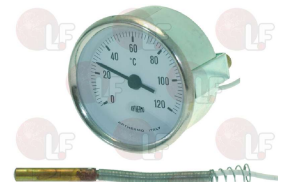

KOMEL 00057200

KOMEL 32110001

KOMEL 32110003

3441066 WHITE TELETHERMOMETER $\varnothing$ 60 mm 0-120°C
covered capillary 1500 mm
bulb $\varnothing$ 6x34 mm
sliding fitting M10
for Dishwasher conveyor type (ELFRAMO) ET307