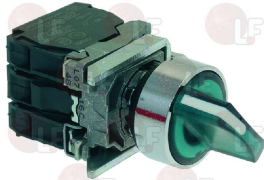

KOMEL 28160022

3319203 DRAIN PUMP SWITCH DOMINO
16(4)A/250V
for Glasswasher/Cupwasher (ELFRAMO) BD11 - BD13
BD22

KOMEL 28160043

3319577 DRAIN PUSH-BUTTON

KOMEL 28160202

3319397 GREEN BIPOLAR SWITCH 15A
3 position switch
with lamp 24V - NO contacts
for Dishwasher conveyor type (ELFRAMO) - Series EN