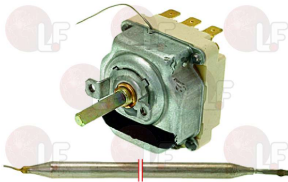

KOMEL 00033240

KOMEL 22160001

Suitable for:

3444242 THREE-PHASE THERMOSTAT +107°C
with manual reset
covered capillary 850 mm
bulb $\varnothing$ 6x80 mm
for boiler safety
for Dishwasher (ELFRAMO) D40 - D80F - SQ120
SQ160 - SQ240 - SQ885
for Dishwasher (KOMEL) F94 - F98 - Q804 - Q906
Q908 - Q912
for Dishwasher hood type (ELFRAMO) C44 - C66
MRC1100 - MRC1400 - MRC800
for Dishwasher hood type (KOMEL) K8044 - K8066
K808 - K811 - K814