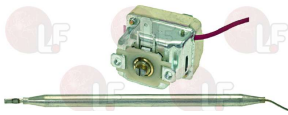

KOMEL 7442

Suitable for:

KOMEL

Suitable for:

Thermostats

3444243 SINGLE-PHASE THERMOSTAT +35+93°C

covered capillary 1000 mm
 bulb \varnothing 6x125 mm
 D shaft \varnothing 6x4.6 mm
 for boiler adjustment
 for Dishwasher (ELFRAMO) BE50 - D30 - D40 - D80F
 for Dishwasher (KOMEL) BE50 - F93 - F94 - F98
 for Dishwasher hood type (BONNET) IN060
 for Dishwasher hood type (COLGED) L51
 for Dishwasher hood type (ELFRAMO) C33 - C44 - C66
 for Dishwasher hood type (KOMEL) K8033 - K8044
 K8066
 for Glasswasher/Cupwasher (ELFRAMO) BD11 - BD13
 BD14 - BD22 - B11 - B14 - B15
 for Glasswasher/Cupwasher (KOMEL) B11 - B14 - B15
 F88 - F89 - F91 - F92