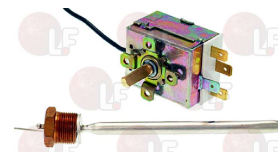

KOMEL 00003170

KOMEL 00057150

KOMEL 5715

3744074 SINGLE-PHASE THERMOSTAT 120°C

covered capillary 850 mm
covered capillary length 850 mm - 16A 250V
bulb $\varnothing$ 6x130 mm
for Dishwasher conveyor type (ELFRAMO) - Series EN
Series ET