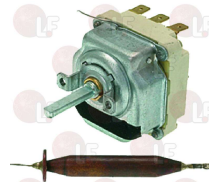

Suitable for:

3444004 THERMOSTAT TR2 0-90°C
D-shaped pin $\varnothing$ 6x4.6 mm
capillary 1500 mm - 15A 250V
bulb $\varnothing$ 6.5x95 mm
for Dishwasher (BONNET) INO36
for Dishwasher (COMENDA) F20 - F45 - LF320
for Dishwasher (LINEA BLANCA) LC-1500 - LC-1700
LC-2000 - LC-2300 - LC-2300TR - LC-2600
LC-2800
for Dishwasher (SAMMIC)
for Dishwasher (THIRODE) VSL450
for Dishwasher conveyor type (COMENDA) - Series AC
Series ACR - Series ACS - Series S - Series SNL
for Dishwasher hood type (LINEA BLANCA) LC-3500
LC-4000
for Glasswasher/Cupwasher (COMENDA) B11T

KOMEL

3444086 THREE-PHASE THERMOSTAT 108-192°C
D-shaped pin $\varnothing$ 6x4.6 mm
capillary length 900 mm - 10A 400V
bulb $\varnothing$ 6x200 mm

KOMEL 00033240

KOMEL 22160001

Suitable for:

3444242 THREE-PHASE THERMOSTAT +107°C
with manual reset
covered capillary 850 mm
bulb $\varnothing$ 6x80 mm
for boiler safety
for Dishwasher (ELFRAMO) D40 - D80F - SQ120
SQ160 - SQ240 - SQ885
for Dishwasher (KOMEL) F94 - F98 - Q804 - Q906
Q908 - Q912
for Dishwasher hood type (ELFRAMO) C44 - C66
MRC1100 - MRC1400 - MRC800
for Dishwasher hood type (KOMEL) K8044 - K8066
K808 - K811 - K814

KOMEL 22100002

3444084 THREE-PHASE THERMOSTAT 35-85°C
capillary 900 mm
bulb with counterboring $\varnothing$ 9.52x85 mm
10A 400V
D shaft $\varnothing$ 6x4.6 mm
for Dishwasher (ELFRAMO) E500 - MR600
for Dishwasher (KOMEL) E805 - 806

KOMEL 00003190

KOMEL 00003191

KOMEL 22190001

Timers

3322066 CONTROLLER EB4 4 CAMS
cycle 2 minutes
rinse 15 seconds
220V 50/60HZ
anticlockwise rotation
square pin 5x5 mm
for Dishwasher (ELFRAMO) ES400 - E1200 - E500
E700 - E800 - MRS400 - MR1200 - MR600 - MR800
for Dishwasher (KOMEL) 806 - 808 - 812
for Dishwasher hood type (ELFRAMO) EC1200 - EC800
MRC1100 - MRC1400 - MRC800
for Dishwasher hood type (KOMEL) K808 - K811
K814