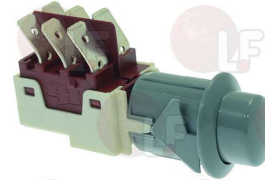

KOMEL 28160040

3439011 NEUTRAL CAP FOR ROUND CASE
for Dishwasher (ELFRAMO) BE50