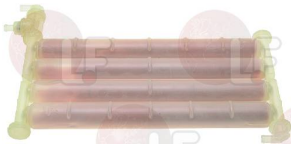

KOMEL 00062110
KOMEL 6215

KOMEL 00062150

KOMEL 6211

Descaling powders for dishwashers

3094005 4 COLUMN SCALE REMOVER

width 165 mm - length 390 mm
 for Dishwasher (ADLER) CF50
 for Dishwasher (COMENDA) FC53 - FC54 - LF320A
 LF323A - LF350A - LF400A - LF450A
 for Dishwasher (ELFRAMO)
 for Dishwasher (KOMEL)
 for Dishwasher (LAMBER)
 for Dishwasher (UNIVERBAR) LOGOSD - MIDI50D
 OMEGAD - SINCROD
 for Glasswasher/Cupwasher (COMENDA) BC25A - BC30A
 BHC25 - BHC30 - BR20A - BR25A - B12T - B14T
 B16T - B19T - FC43A
 for Glasswasher/Cupwasher (MEIKO) ECOSTAR545D
 for Glasswasher/Cupwasher (UNIVERBAR) BET37D
 BET40D - ERGOND - MIDI40D - MINIBETD