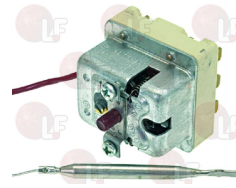

KOMEL 22100002

3444084 THREE-PHASE THERMOSTAT 35-85°C
capillary 900 mm
bulb with counterboring $\varnothing$ 9.52x85 mm
10A 400V
D shaft $\varnothing$ 6x4.6 mm
for Dishwasher (ELFRAMO) E500 - MR600
for Dishwasher (KOMEL) E805 - 806