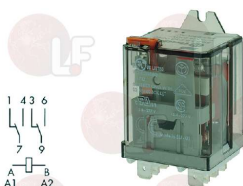

Relays

3351021 RELAY 62.82 16A 230V 50/60Hz
2 switching contacts