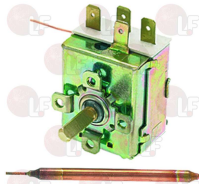

Suitable for:

3444004 THERMOSTAT TR2 0-90°C
D-shaped pin $\varnothing$ 6x4.6 mm
capillary 1500 mm - 15A 250V
bulb $\varnothing$ 6.5x95 mm
for Dishwasher (BONNET) INO36
for Dishwasher (COMENDA) F20 - F45 - LF320
for Dishwasher (LINEA BLANCA) LC-1500 - LC-1700
LC-2000 - LC-2300 - LC-2300TR - LC-2600
LC-2800
for Dishwasher (SAMMIC)
for Dishwasher (THIRODE) VSL450
for Dishwasher conveyor type (COMENDA) - Series AC
Series ACR - Series ACS - Series S - Series SNL
for Dishwasher hood type (LINEA BLANCA) LC-3500
LC-4000
for Glasswasher/Cupwasher (COMENDA) B11T

KOMEL

3444086 THREE-PHASE THERMOSTAT 108-192°C
D-shaped pin $\varnothing$ 6x4.6 mm
capillary length 900 mm - 10A 400V
bulb $\varnothing$ 6x200 mm